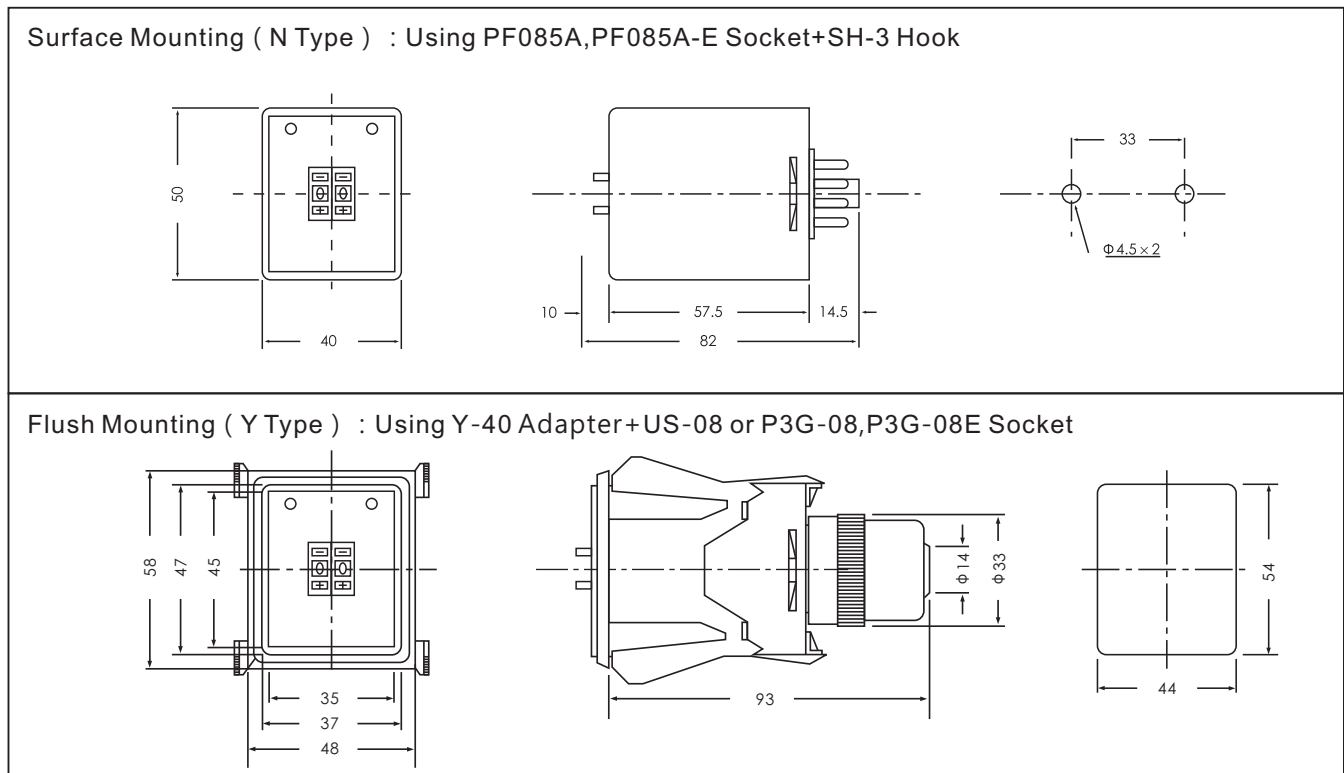

DIMENSIONS

ANV ANV ANV ELECTRIC CO., LTD.

Kaohsiung Headquarter

No. 151, Jin Shan Road, Kaohsiung, Taiwan
Tel :+886 7 359 5833 Fax :+886 7 359 5822
E-Mail : anv@anv.com.tw

Taipei Office

No. 166, Fu Xing 3rd Street, Taishan Dist.,
New Taipei City, Taiwan
Tel :+886 2 2296 3133 Fax :+886 2 2296 3233
E-Mail : taipei@anv.com.tw

Tainan Office

No. 60, Lin Sen Road Sec. 1, Tainan, Taiwan
Tel:+886 6 216 0988 Fax:+886 6 216 0388
E-Mail : tainan@anv.com.tw

ANV ELECTRIC (HK) LTD

Flat 4, 14/F., Block 4, Wai Wah Centre,
Shatin, N.T., Hong Kong
Tel :+852 2690 2588 Fax :+852 2690 2511
E-Mail : anv@anv.com.hk

Taichung Office

No. 532, Wen Hsin Road Sec. 1, Taichung, Taiwan
Tel :+886 4 2320 9930 Fax :+886 4 2320 9960
E-Mail : taichung@anv.com.tw

ANV ELECTRIC (M) SDN. BHD

25-1, Jalan 1/116B, Kuchai Entrepreneur's Park,
Off Jalan Kuchai Lama, 58200 Kuala Lumpur, Malaysia
Tel :+60 3 7980 3328 Fax :+60 3 7980 3779
E-Mail : anv@anv.com.my