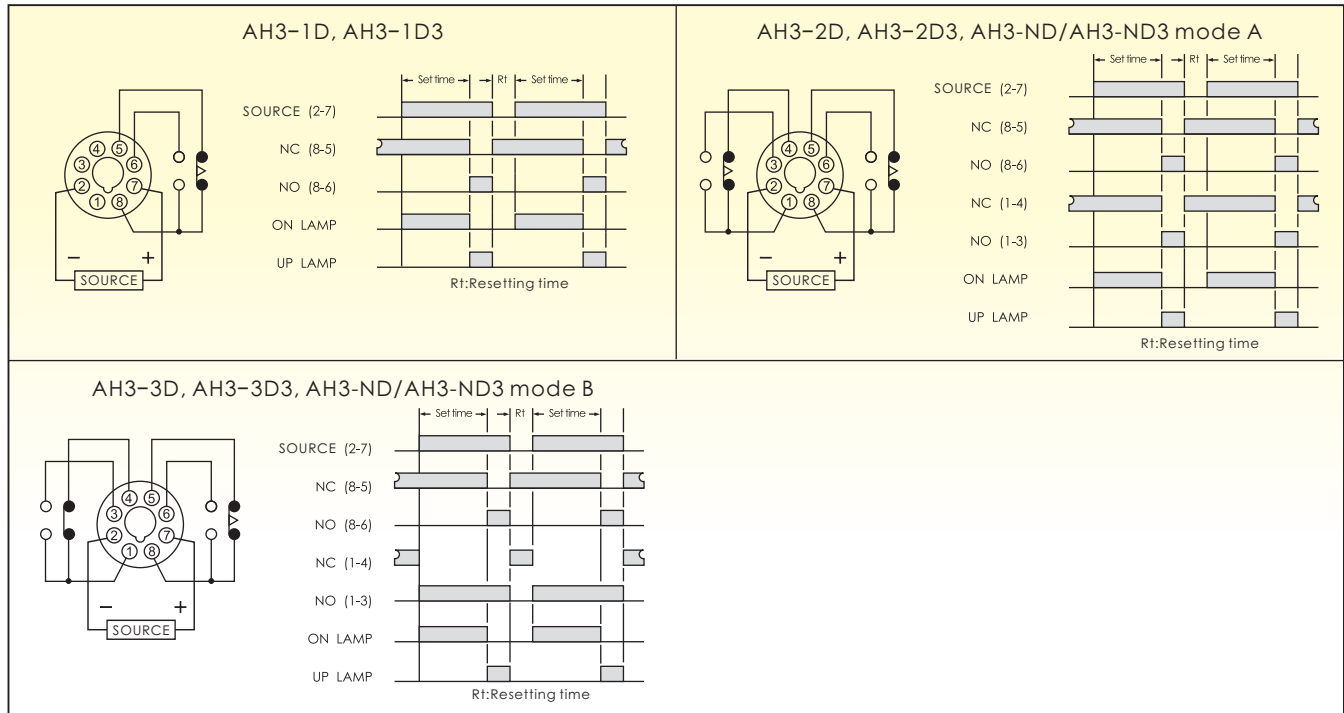

CONNECTION DIAGRAMS & TIMING CHARTS