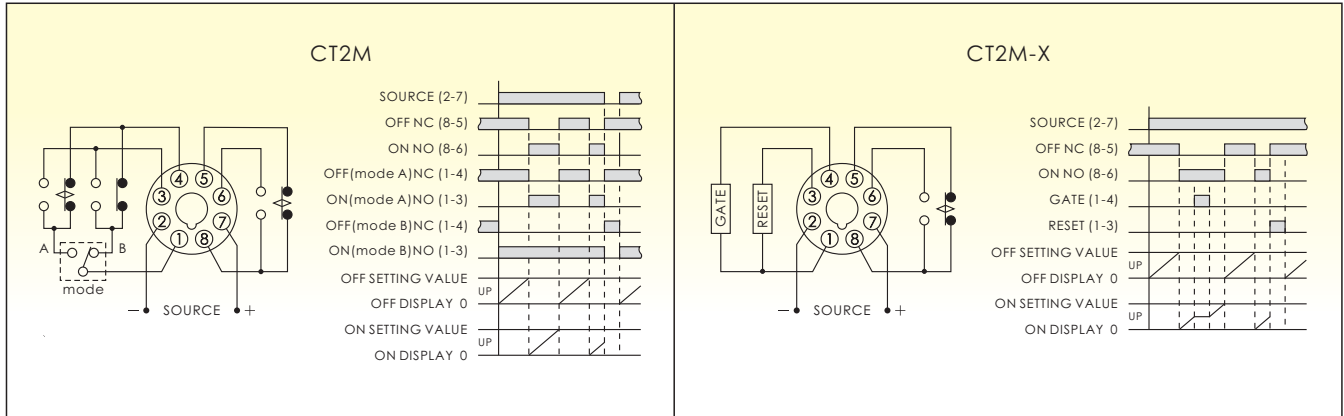

CT2M

DIN Size W48 × H48mm

- Digital display with 7 segment LED display
- Offered in a wide range of AC/DC 12~60V or AC100~240V
- ON-OFF timing adjustable individually repeat operation with 8 time ranges 0.01sec~990hrs
- Timing mode Up count or Down count (Y) option by user
- Output contact 2C delay or 1C delay with 1C instantaneous can select by pushing "MODE" switch to A or B
- Memory function available (M)

SPECIFICATIONS

MODEL	CT2M		CT2M-X	
RATED VOLTAGE	DC(V):12, 24 AC(V):100 ~ 240 50/60Hz			
OPERATING VOLTAGE	85 ~ 110% of rated voltage			
ON-OFF TIME RANGE SEC: 0.99, 9.9, 99 MIN: 9.9, 99 H R: 9.9, 99, 990	CT2M	CT2M-M	CT2M-X	CT2M-XM
COUNT DOWN(Y)	CT2M-Y	CT2M-MY	---	---
REVERSE ACTING(K)	CT2M-K	CT2M-MK	CT2M-XK	CT2M-XMK
MEMORY FUNCTION	---	○	---	○
CONTROL OUTPUT	Mode A / B 2C or 1A1C 5A 250V Resistive Load		Time Limit : 1C 5A 250V Resistive Load 1+4 Gate 1+3 Reset	
L I F E	MECHANICAL	5×10 ⁶ times		
	ELECTRICAL	10 ⁵ times		
RESET TIME	Power Reset : 0.3sec External Reset : 0.02sec			
CONSUMED POWER	Max. 3VA			
AMBIENT TEMPERATURE	-10°C ~ + 55°C			
AMBIENT HUMIDITY	45 ~ 85%RH			
WEIGHT	Approx. 130g			

CONNECTION DIAGRAMS & TIMING CHARTS

DIMENSIONS

Surface Mounting (N Type) : Using P2CF-08 or PF085A, PF085A-E Socket

Flush Mounting (Y Type) : Using Y-50 Adapter+US-08 or P3G-08, P3G-08E Socket

ANV ANV ANV ELECTRIC CO., LTD.