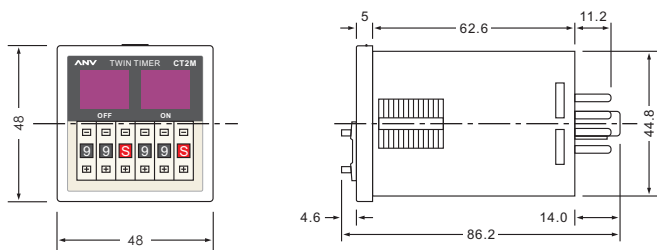

CT2M

DIN Size W48 × H48mm

- Digital display with 7 segment LED display
- Offered in a wide range of AC/DC 12~60V or AC100~240V
- ON-OFF timing adjustable individually repeat operation with 8 time ranges 0.01sec~990hrs
- Timing mode Up count or Down count (Y) option by user
- Output contact 2C delay or 1C delay with 1C instantaneous can select by pushing "MODE" switch to A or B
- Memory function available (M)

SPECIFICATIONS

MODEL	CT2M		CT2M-X	
RATED VOLTAGE	DC(V):12, 24 AC(V):100 ~ 240 50/60Hz			
OPERATING VOLTAGE	85 ~ 110% of rated voltage			
ON-OFF TIME RANGE SEC: 0.99, 9.9, 99 MIN: 9.9, 99 H R: 9.9, 99, 990	CT2M	CT2M-M	CT2M-X	CT2M-XM
COUNT DOWN(Y)	CT2M-Y	CT2M-MY	---	---
REVERSE ACTING(K)	CT2M-K	CT2M-MK	CT2M-XK	CT2M-XMK
MEMORY FUNCTION	---	○	---	○
CONTROL OUTPUT	Mode A / B 2C or 1A1C 5A 250V Resistive Load		Time Limit : 1C 5A 250V Resistive Load 1+4 Gate 1+3 Reset	
L I F E	MECHANICAL	5×10 ⁶ times		
	ELECTRICAL	10 ⁵ times		
RESET TIME	Power Reset : 0.3sec External Reset : 0.02sec			
CONSUMED POWER	Max. 3VA			
AMBIENT TEMPERATURE	-10°C ~ + 55°C			
AMBIENT HUMIDITY	45 ~ 85%RH			
WEIGHT	Approx. 130g			

CONNECTION DIAGRAMS & TIMING CHARTS

DIMENSIONS

Surface Mounting (N Type) : Using P2CF-08 or PF085A, PF085A-E Socket

Flush Mounting (Y Type) : Using Y-50 Adapter+US-08 or P3G-08, P3G-08E Socket

ANV ANV ANV ELECTRIC CO., LTD.