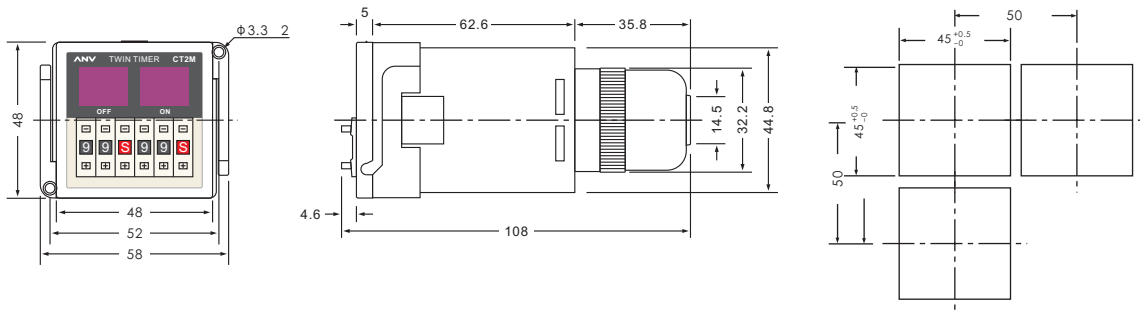

CONNECTION DIAGRAMS & TIMING CHARTS

DIMENSIONS

Surface Mounting (N Type) : Using P2CF-08 or PF085A, PF085A-E Socket

Flush Mounting (Y Type) : Using Y-50 Adapter+US-08 or P3G-08, P3G-08E Socket

ANV ANV ANV ELECTRIC CO., LTD.