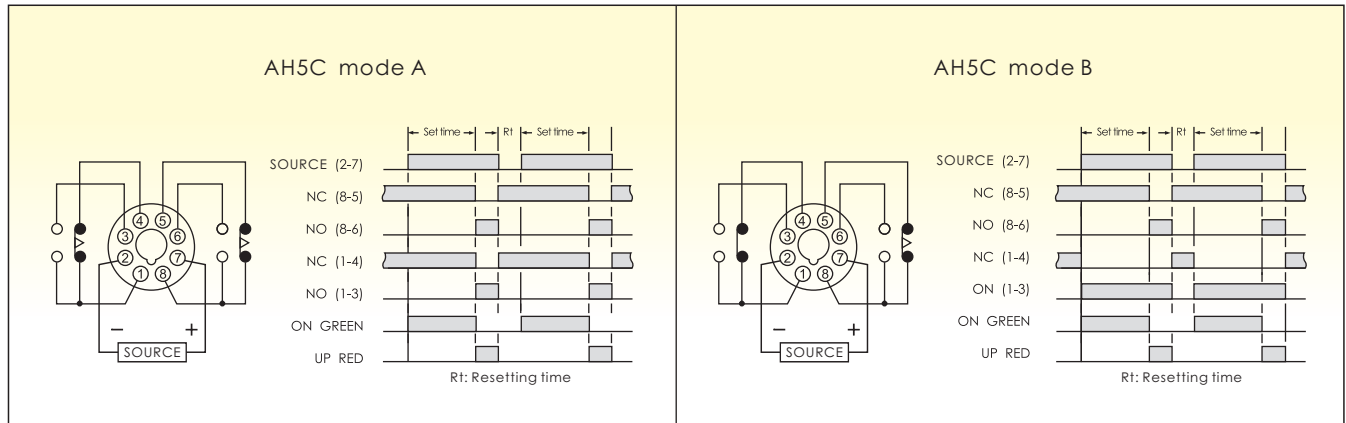

CONNECTION DIAGRAMS & TIMING CHARTS