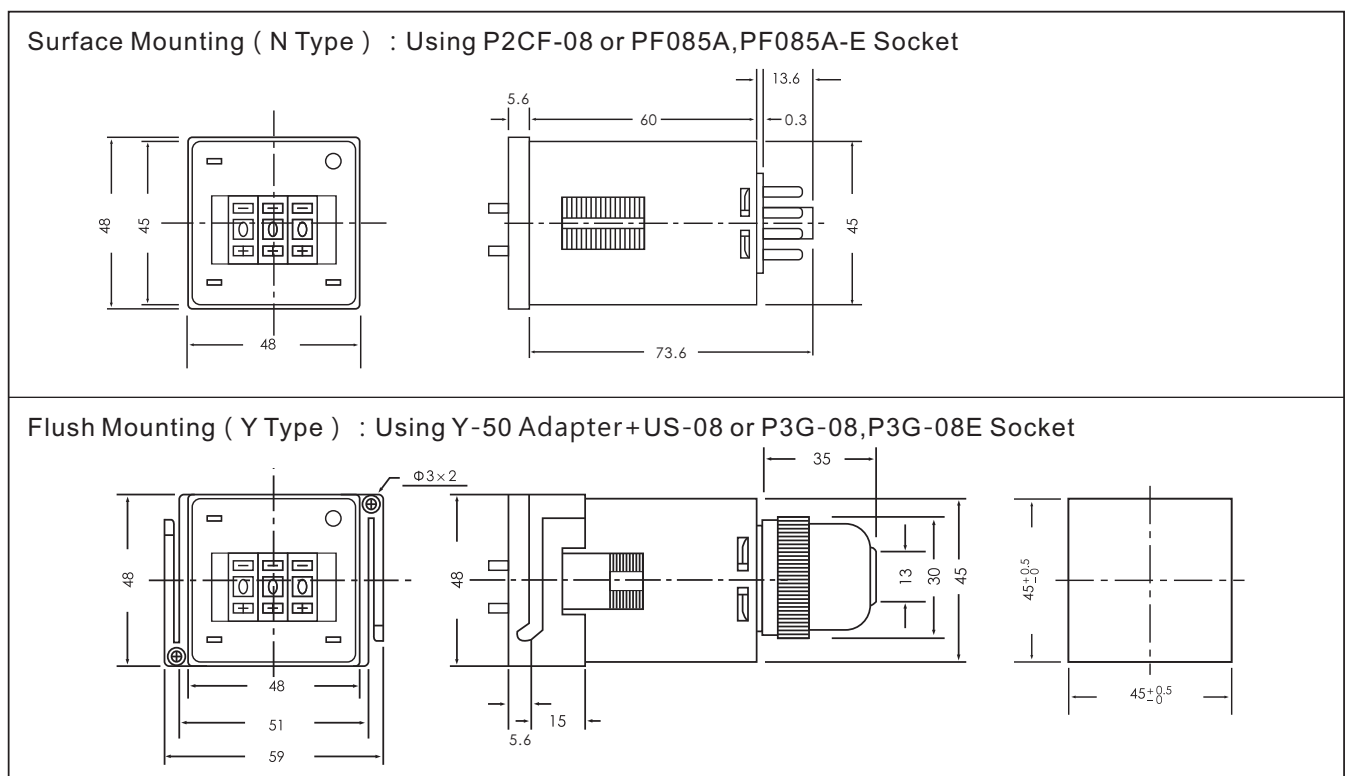

DIMENSIONS

ANV ANV ANV ELECTRIC CO., LTD.

Kaohsiung Headquarter

No. 151, Jin Shan Road, Kaohsiung, Taiwan
Tel :+886 7 359 5833 Fax :+886 7 359 5822
E-Mail : anv@anv.com.tw

Taipei Office

No. 166, Fu Xing 3rd Street, Taishan Dist.,
New Taipei City, Taiwan
Tel :+886 2 2296 3133 Fax :+886 2 2296 3233
E-Mail : taipei@anv.com.tw

Tainan Office

No. 60, Lin Sen Road Sec. 1, Tainan, Taiwan
Tel:+886 6 216 0988 Fax:+886 6 216 0388
E-Mail : tainan@anv.com.tw

ANV ELECTRIC (HK) LTD

Flat 4, 14/F., Block 4, Wai Wah Centre,
Shatin, N.T., Hong Kong
Tel :+852 2690 2588 Fax :+852 2690 2511
E-Mail : anv@anv.com.hk

Taichung Office

No. 532, Wen Hsin Road Sec. 1, Taichung, Taiwan
Tel :+886 4 2320 9930 Fax :+886 4 2320 9960
E-Mail : taichung@anv.com.tw

ANV ELECTRIC (M) SDN. BHD

25-1, Jalan 1/116B, Kuchai Entrepreneur's Park,
Off Jalan Kuchai Lama, 58200 Kuala Lumpur, Malaysia
Tel :+60 3 7980 3328 Fax :+60 3 7980 3779
E-Mail : anv@anv.com.my