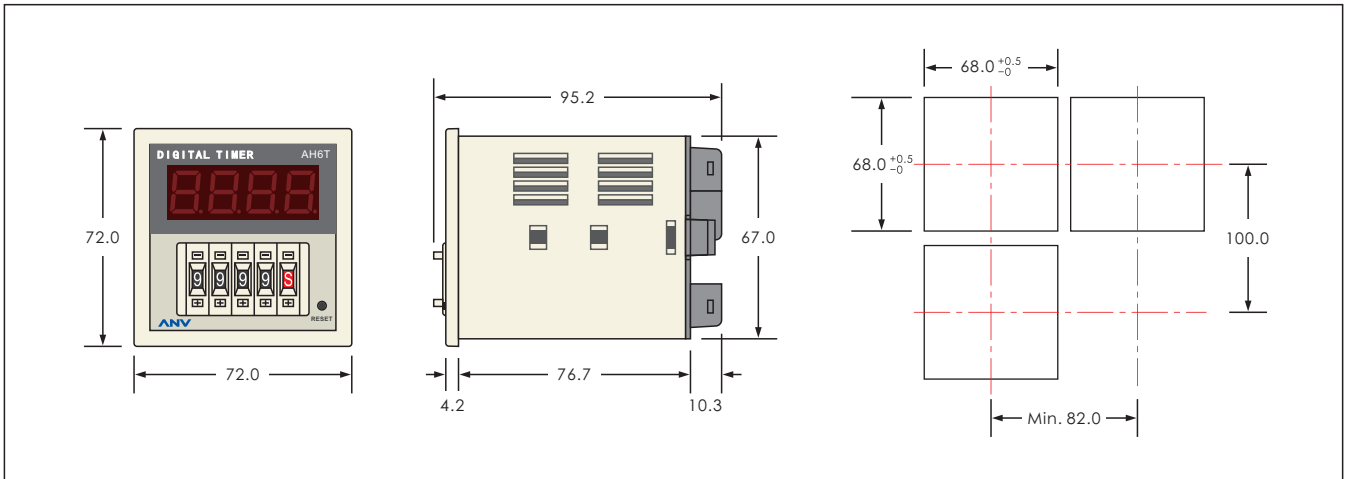

DIMENSIONS

ANV ELECTRIC CO., LTD.

Kaohsiung Headquarter

No. 151, Jin Shan Road, Kaohsiung, Taiwan
Tel :+886 7 359 5833 Fax :+886 7 359 5822
E-Mail : anv@anv.com.tw

Taipei Office

No. 166, Fu Xing 3rd Street, Taishan Dist.,
New Taipei City, Taiwan
Tel :+886 2 2296 3133 Fax :+886 2 2296 3233
E-Mail : taipei@anv.com.tw

Tainan Office

No. 60, Lin Sen Road Sec. 1, Tainan, Taiwan
Tel:+886 6 216 0988 Fax:+886 6 216 0388
E-Mail : tainan@anv.com.tw

ANV ELECTRIC (HK) LTD

Flat 4, 14/F., Block 4, Wai Wah Centre,
Shatin, N.T., Hong Kong
Tel :+852 2690 2588 Fax :+852 2690 2511
E-Mail : anv@anv.com.hk

Taichung Office

No. 532, Wen Hsin Road Sec. 1, Taichung, Taiwan
Tel :+886 4 2320 9930 Fax :+886 4 2320 9960
E-Mail : taichung@anv.com.tw

ANV ELECTRIC (M) SDN. BHD

25-1, Jalan 1/116B, Kuchai Entrepreneur's Park,
Off Jalan Kuchai Lama, 58200 Kuala Lumpur, Malaysia
Tel :+60 3 7980 3328 Fax :+60 3 7980 3779
E-Mail : anv@anv.com.my