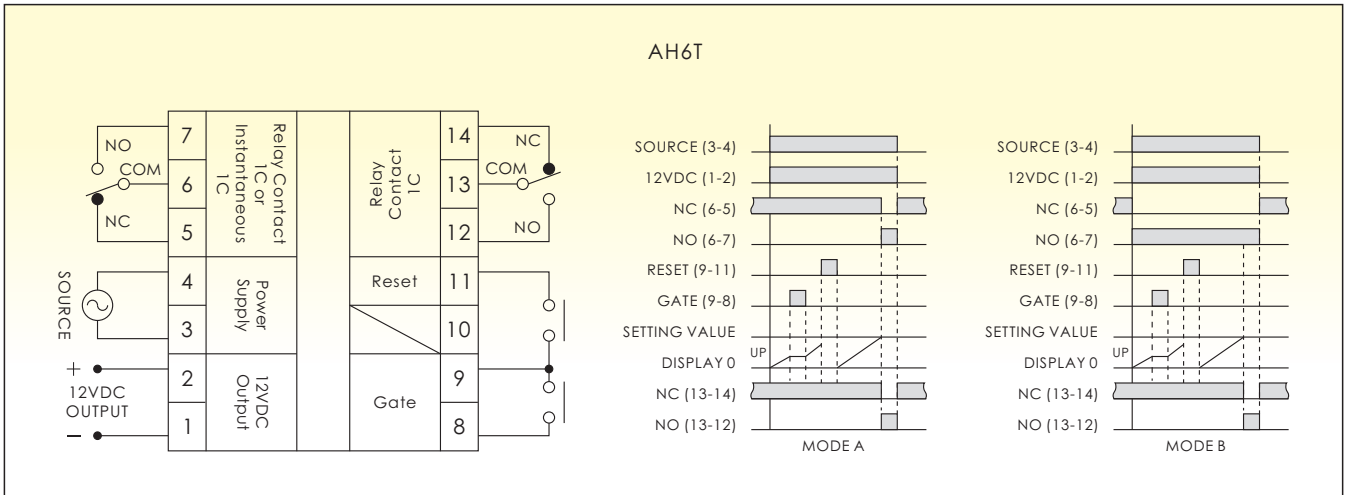

CONNECTION DIAGRAMS & TIMING CHARTS