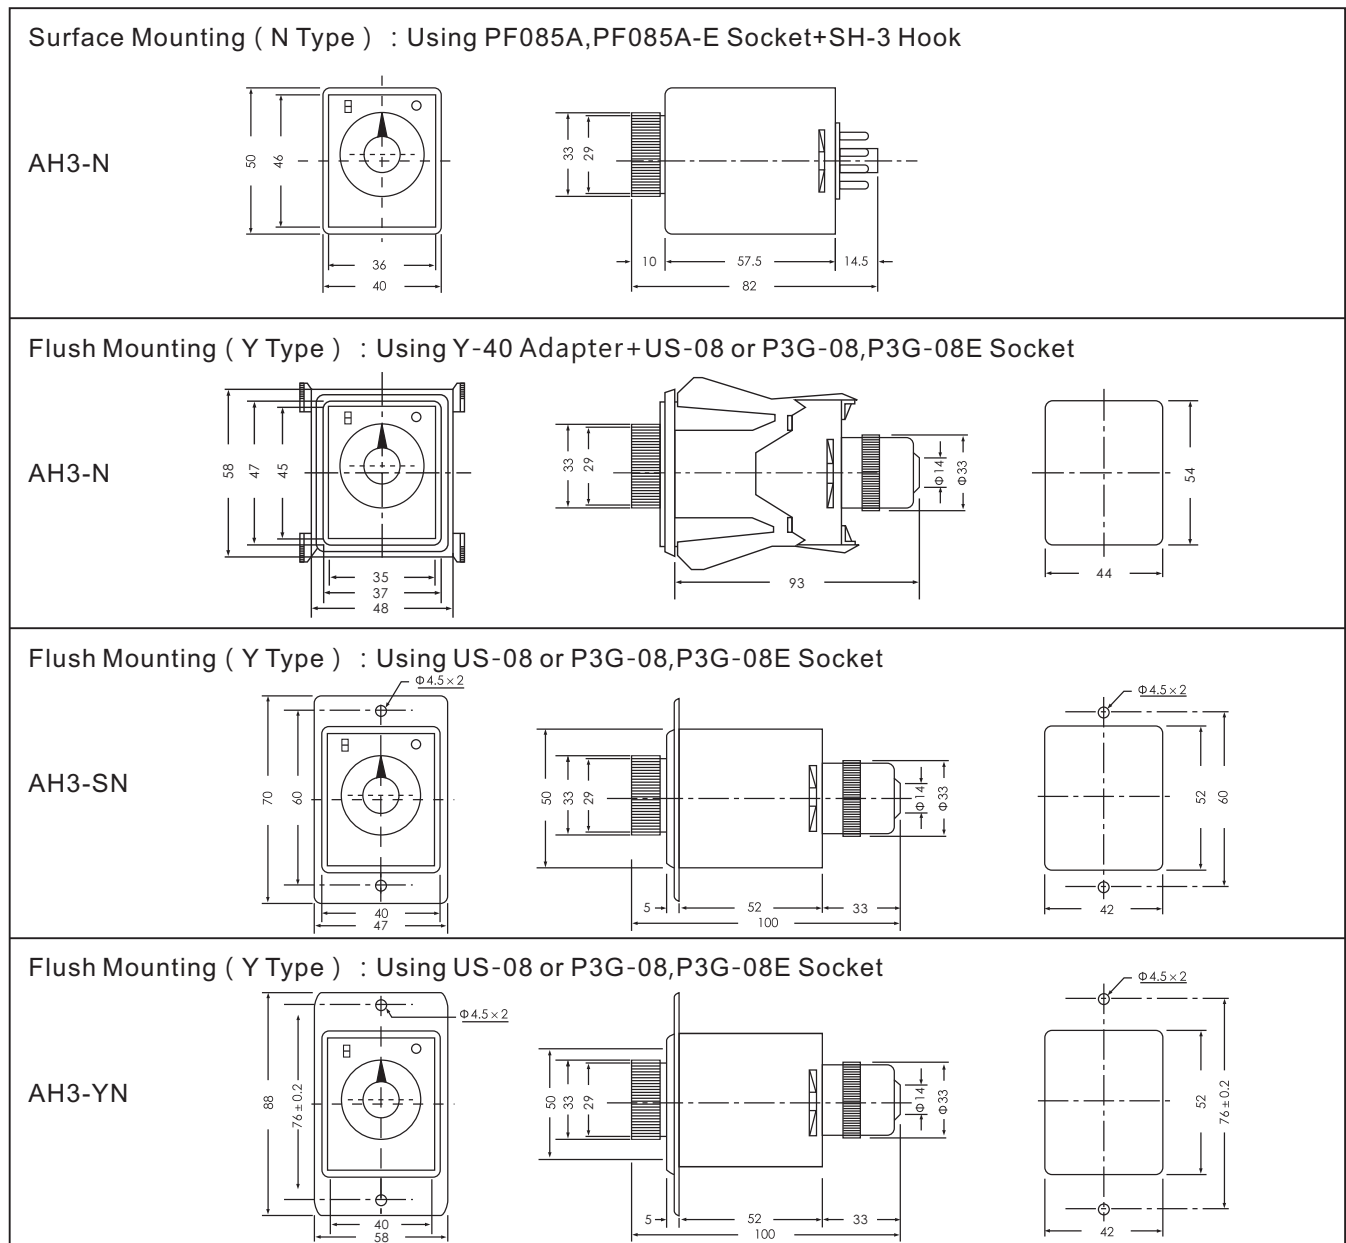

DIMENSIONS

ANV ANV ANV ELECTRIC CO., LTD.

Kaohsiung Headquarter

No. 151, Jin Shan Road, Kaohsiung, Taiwan
Tel :+886 7 359 5833 Fax :+886 7 359 5822
E-Mail : anv@anv.com.tw

Taipei Office

No. 166, Fu Xing 3rd Street, Taishan Dist.,
New Taipei City, Taiwan
Tel :+886 2 2296 3133 Fax :+886 2 2296 3233
E-Mail : taipei@anv.com.tw

Tainan Office

No. 60, Lin Sen Road Sec. 1, Tainan, Taiwan
Tel:+886 6 216 0988 Fax:+886 6 216 0388
E-Mail : tainan@anv.com.tw

ANV ELECTRIC (HK) LTD

Flat 4, 14/F., Block 4, Wai Wah Centre,
Shatin, N.T., Hong Kong
Tel :+852 2690 2588 Fax :+852 2690 2511
E-Mail : anv@anv.com.hk

Taichung Office

No. 532, Wen Hsin Road Sec. 1, Taichung, Taiwan
Tel :+886 4 2320 9930 Fax :+886 4 2320 9960
E-Mail : taichung@anv.com.tw

ANV ELECTRIC (M) SDN. BHD

25-1, Jalan 1/116B, Kuchai Entrepreneur's Park,
Off Jalan Kuchai Lama, 58200 Kuala Lumpur, Malaysia
Tel :+60 3 7980 3328 Fax :+60 3 7980 3779
E-Mail : anv@anv.com.my