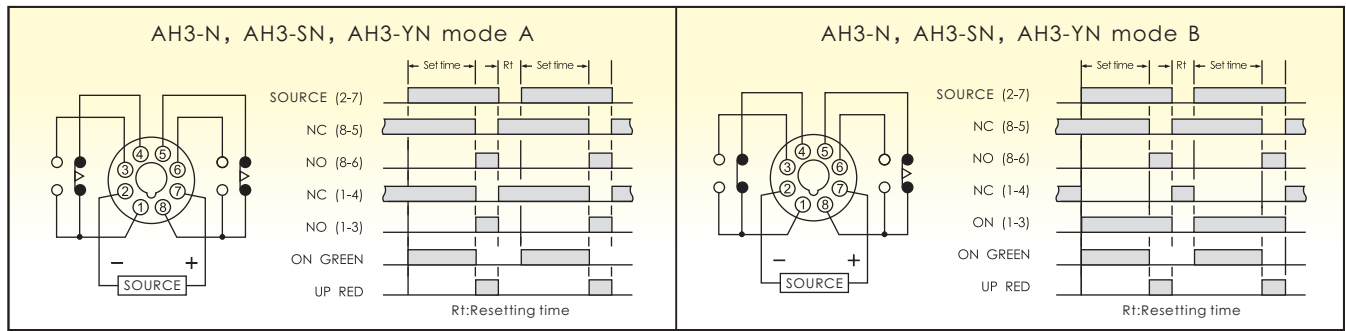

CONNECTION DIAGRAMS & TIMING CHARTS