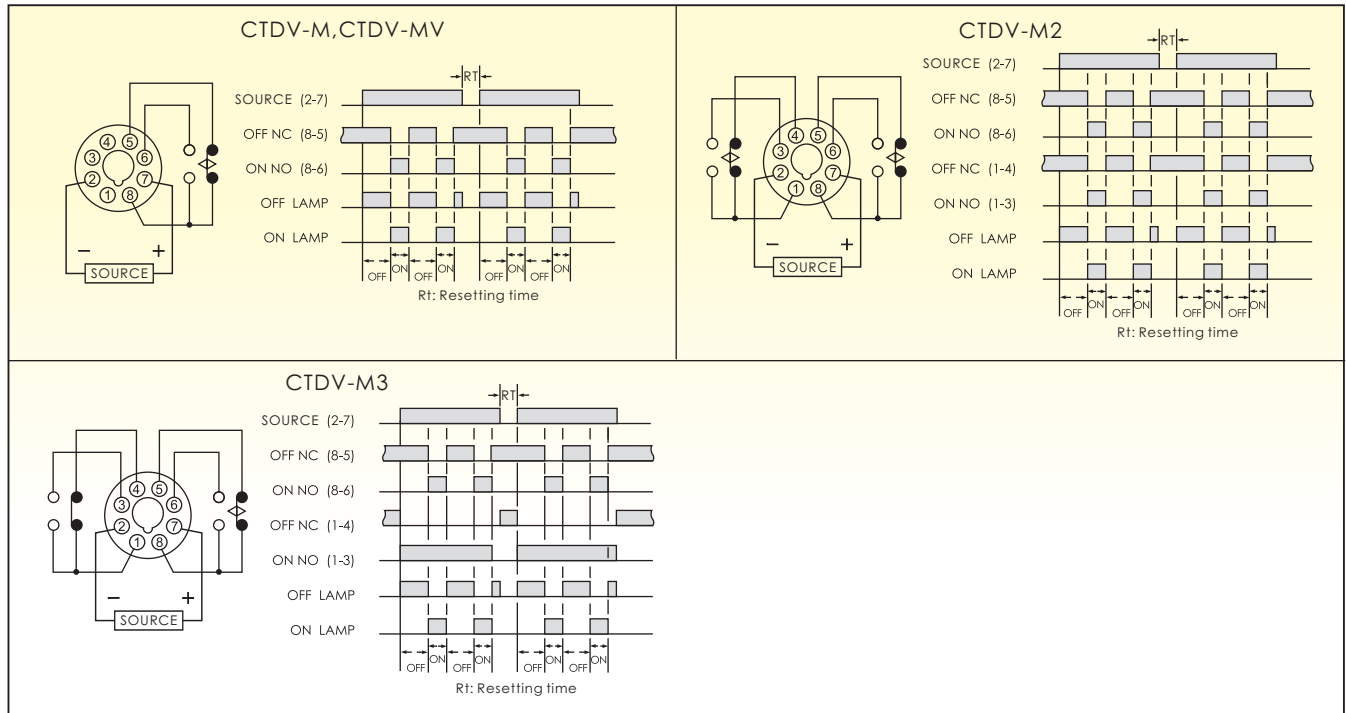

CONNECTION DIAGRAMS & TIMING CHARTS