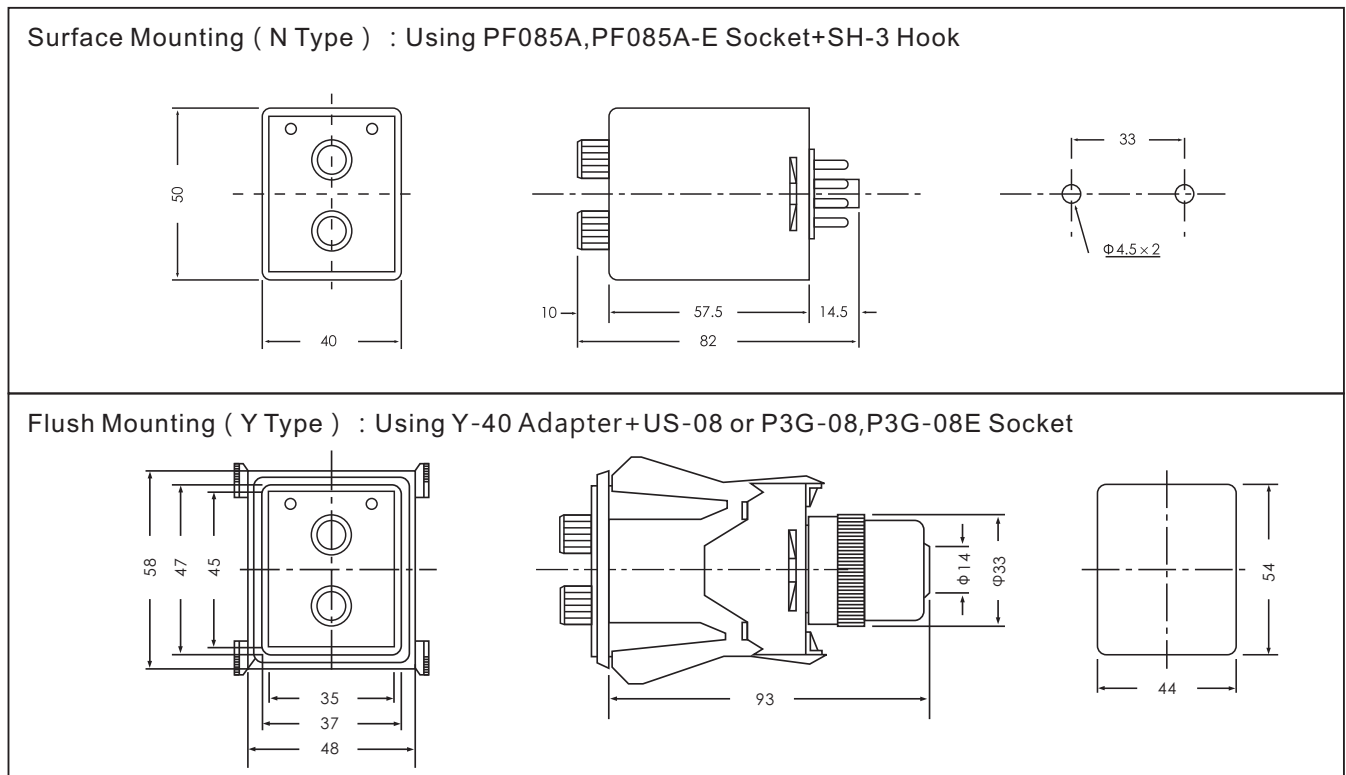

DIMENSIONS

ANV ANV ANV ELECTRIC CO., LTD.

Kaohsiung Headquarter

No. 151, Jin Shan Road, Kaohsiung, Taiwan
Tel :+886 7 359 5833 Fax :+886 7 359 5822
E-Mail : anv@anv.com.tw

Taipei Office

No. 166, Fu Xing 3rd Street, Taishan Dist.,
New Taipei City, Taiwan
Tel :+886 2 2296 3133 Fax :+886 2 2296 3233
E-Mail : taipei@anv.com.tw

Tainan Office

No. 60, Lin Sen Road Sec. 1, Tainan, Taiwan
Tel:+886 6 216 0988 Fax:+886 6 216 0388
E-Mail : tainan@anv.com.tw

ANV ELECTRIC (HK) LTD

Flat 4, 14/F., Block 4, Wai Wah Centre,
Shatin, N.T., Hong Kong
Tel :+852 2690 2588 Fax :+852 2690 2511
E-Mail : anv@anv.com.hk

Taichung Office

No. 532, Wen Hsin Road Sec. 1, Taichung, Taiwan
Tel :+886 4 2320 9930 Fax :+886 4 2320 9960
E-Mail : taichung@anv.com.tw

ANV ELECTRIC (M) SDN. BHD

25-1, Jalan 1/116B, Kuchai Entrepreneur's Park,
Off Jalan Kuchai Lama, 58200 Kuala Lumpur, Malaysia
Tel :+60 3 7980 3328 Fax :+60 3 7980 3779
E-Mail : anv@anv.com.my