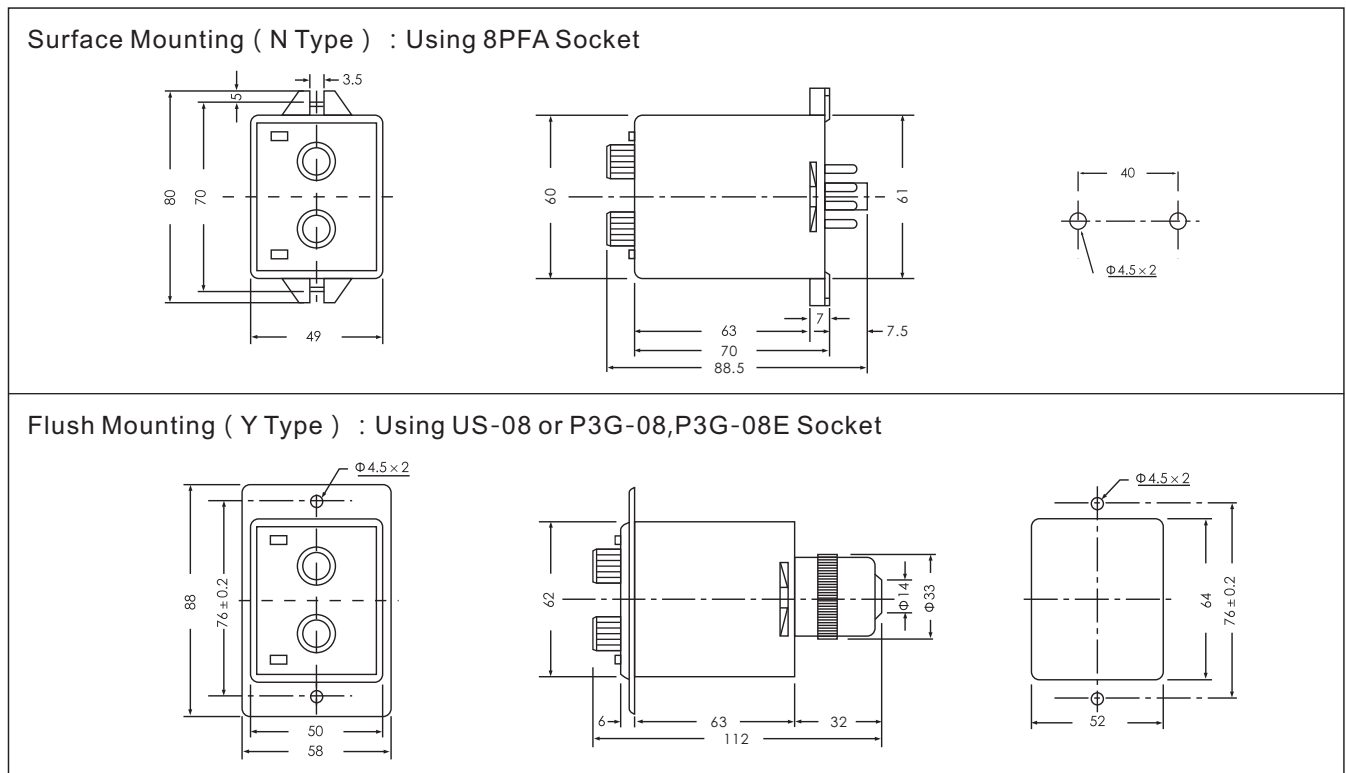

DIMENSIONS

ANV ELECTRIC CO., LTD.

Kaohsiung Headquarter No. 151, Jin Shan Road, Kaohsiung, Taiwan Tel :+886 7 359 5833 Fax :+886 7 359 5822 E-Mail : anv@anv.com.tw	Tainan Office No. 60, Lin Sen Road Sec. 1, Tainan, Taiwan Tel:+886 6 216 0988 Fax:+886 6 216 0388 E-Mail : tainan@anv.com.tw	Taichung Office No. 532, Wen Hsin Road Sec. 1, Taichung, Taiwan Tel :+886 4 2320 9930 Fax :+886 4 2320 9960 E-Mail : taichung@anv.com.tw
Taipei Office No. 166, Fu Xing 3rd Street, Taishan Dist., New Taipei City, Taiwan Tel :+886 2 2296 3133 Fax :+886 2 2296 3233 E-Mail : taipei@anv.com.tw	ANV ELECTRIC (HK) LTD Flat 4, 14/F., Block 4, Wai Wah Centre, Shatin, N.T., Hong Kong Tel :+852 2690 2588 Fax :+852 2690 2511 E-Mail : anv@anv.com.hk	ANV ELECTRIC (M) SDN. BHD 25-1, Jalan 1/116B, Kuchai Entrepreneur's Park, Off Jalan Kuchai Lama, 58200 Kuala Lumpur, Malaysia Tel :+60 3 7980 3328 Fax :+60 3 7980 3779 E-Mail : anv@anv.com.my