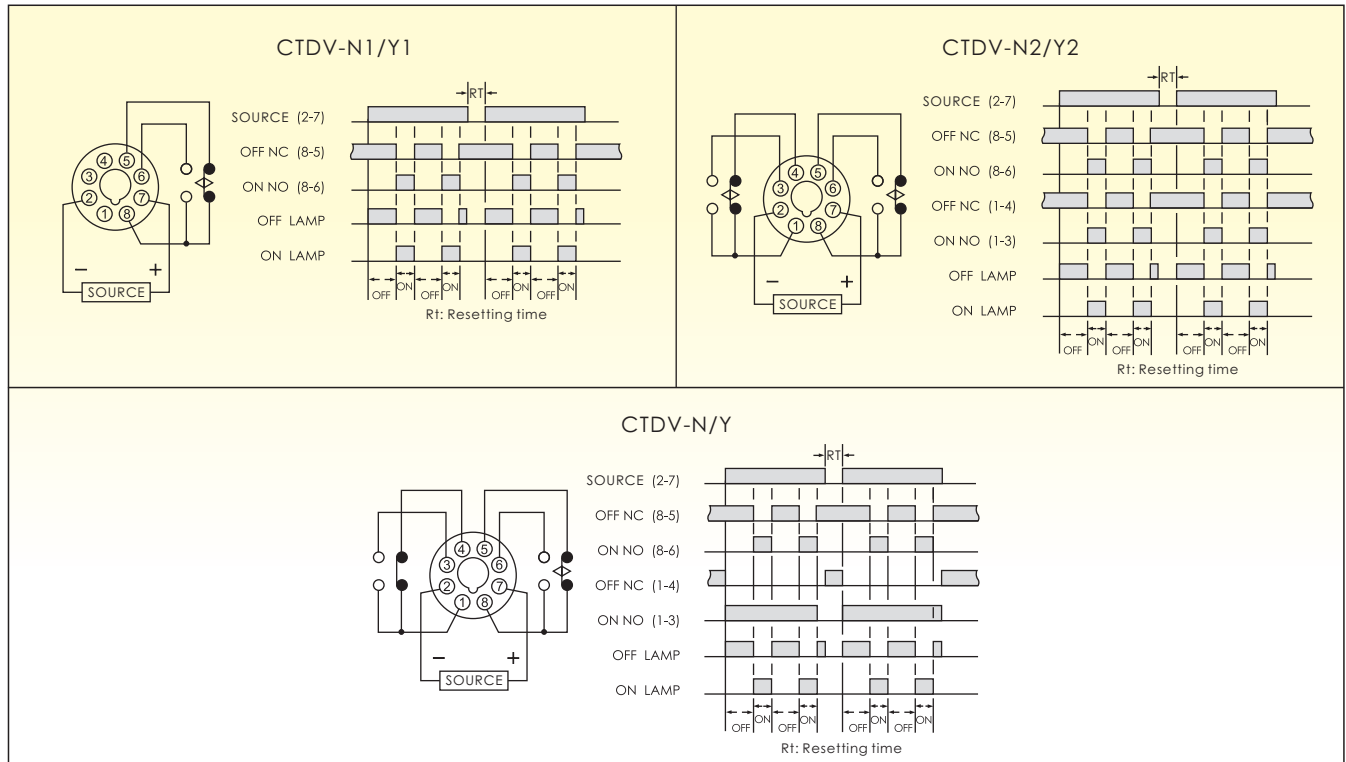

CONNECTION DIAGRAMS & TIMING CHARTS