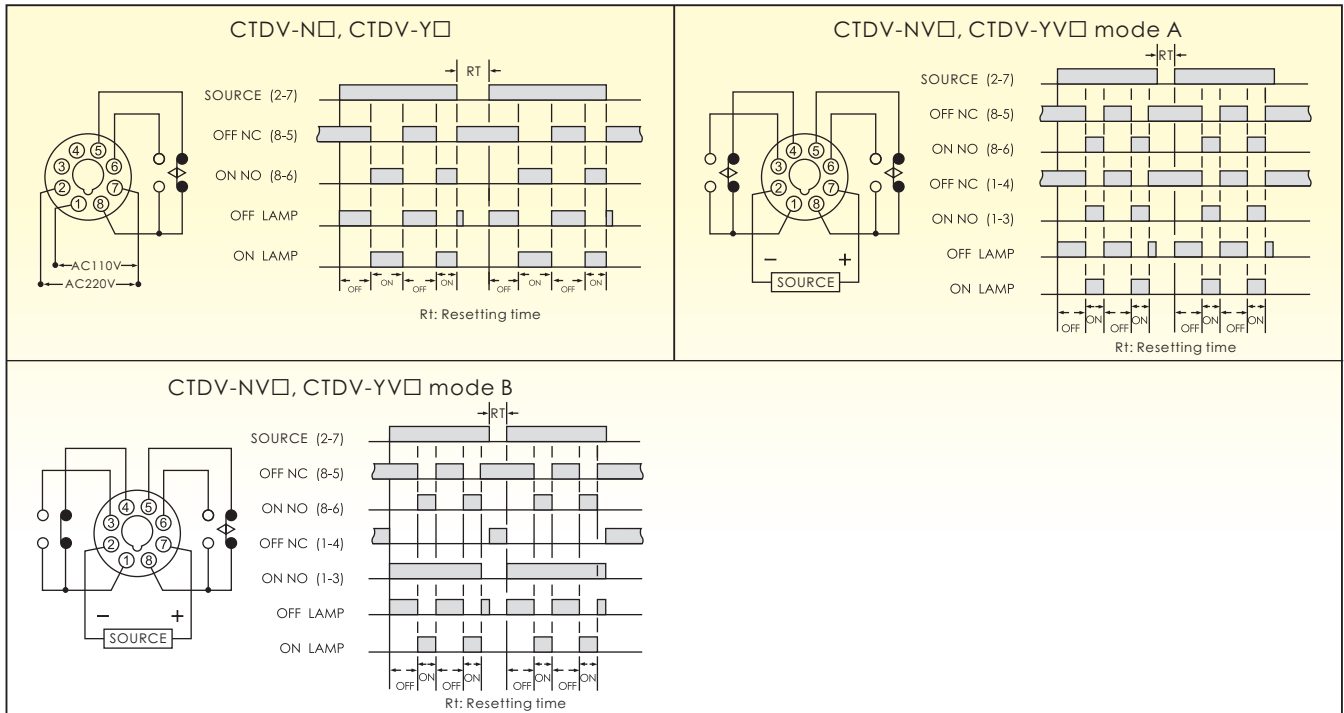

CONNECTION DIAGRAMS & TIMING CHARTS