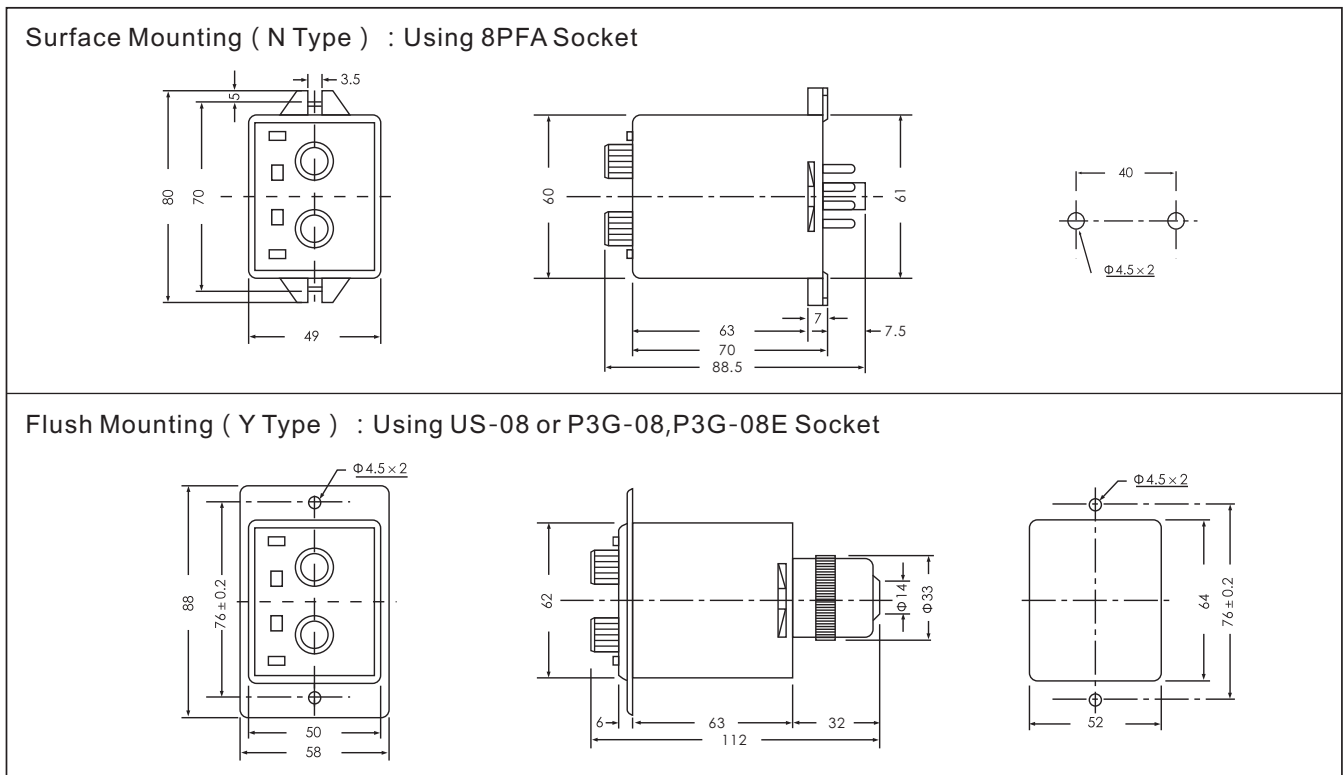

DIMENSIONS

ANV ANV ANV ELECTRIC CO., LTD.

Kaohsiung Headquarter

No. 151, Jin Shan Road, Kaohsiung, Taiwan
Tel :+886 7 359 5833 Fax :+886 7 359 5822
E-Mail : anv@anv.com.tw

Taipei Office

No. 166, Fu Xing 3rd Street, Taishan Dist.,
New Taipei City, Taiwan
Tel :+886 2 2296 3133 Fax :+886 2 2296 3233
E-Mail : taipei@anv.com.tw

Tainan Office

No. 60, Lin Sen Road Sec. 1, Tainan, Taiwan
Tel:+886 6 216 0988 Fax:+886 6 216 0388
E-Mail : tainan@anv.com.tw

ANV ELECTRIC (HK) LTD

Flat 4, 14/F., Block 4, Wai Wah Centre,
Shatin, N.T., Hong Kong
Tel :+852 2690 2588 Fax :+852 2690 2511
E-Mail : anv@anv.com.hk

Taichung Office

No. 532, Wen Hsin Road Sec. 1, Taichung, Taiwan
Tel :+886 4 2320 9930 Fax :+886 4 2320 9960
E-Mail : taichung@anv.com.tw

ANV ELECTRIC (M) SDN. BHD

25-1, Jalan 1/116B, Kuchai Entrepreneur's Park,
Off Jalan Kuchai Lama, 58200 Kuala Lumpur, Malaysia
Tel :+60 3 7980 3328 Fax :+60 3 7980 3779
E-Mail : anv@anv.com.my